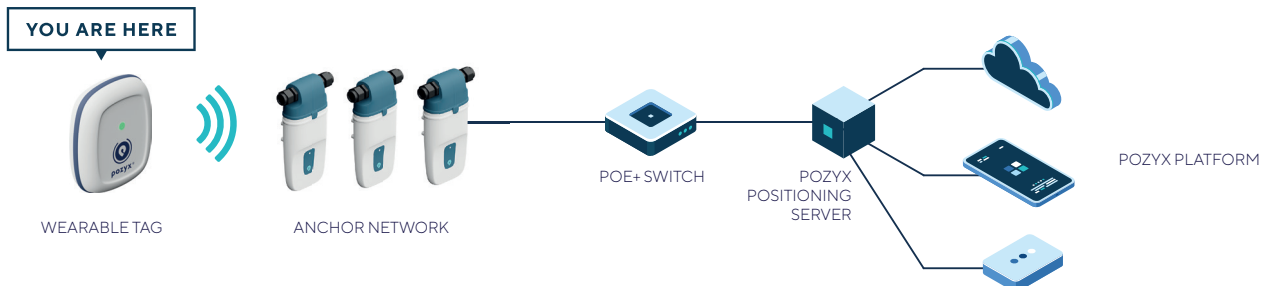

WEARABLE TAG

The Pozyx Wearable Tag is a small and lightweight battery powered device used for accurate positioning

It delivers reliable positioning information and combines long battery life with several wearing options to fit any tracking solution and to make tracking effortless.

TRACKING EDITION

TRACKING EDITION

Accurate tracking
Long lasting battery
Small and lightweight

INTERACTIVE EDITION

INTERACTIVE EDITION

Tracking edition features +
Push button
Status LED (3 colors)

Features

- Accurate UWB positioning (10-30cm)
- Configurable and context sensitive update rate
- NFC connectivity for activation and configuration
- IP20 rating (interactive) or IP65 rating (tracking)
- Ultra-low power
- Replaceable battery
- Battery life extension by motion sensing
- Battery life indication
- Several wearing options

Use Cases

ASSET TRACKING AND IDENTIFICATION IN INDUSTRY

Real-time asset tracking to improve operational efficiency, enhance productivity and workflow performance

WIP MONITORING FOR OPERATIONAL EXCELLENCE

WIP dashboard visibility to automate material management and tracking of rework or expedite orders

WORKFORCE EFFICIENCY FOR REDUCED LABOR COST

People tracking for optimized labor efficiency, automated time registration and improved safety

WAREHOUSE MANAGEMENT AND INVENTORY CONTROL

No more searches for lost goods. Track reusable packaging and critical tools. Optimize space utilization.